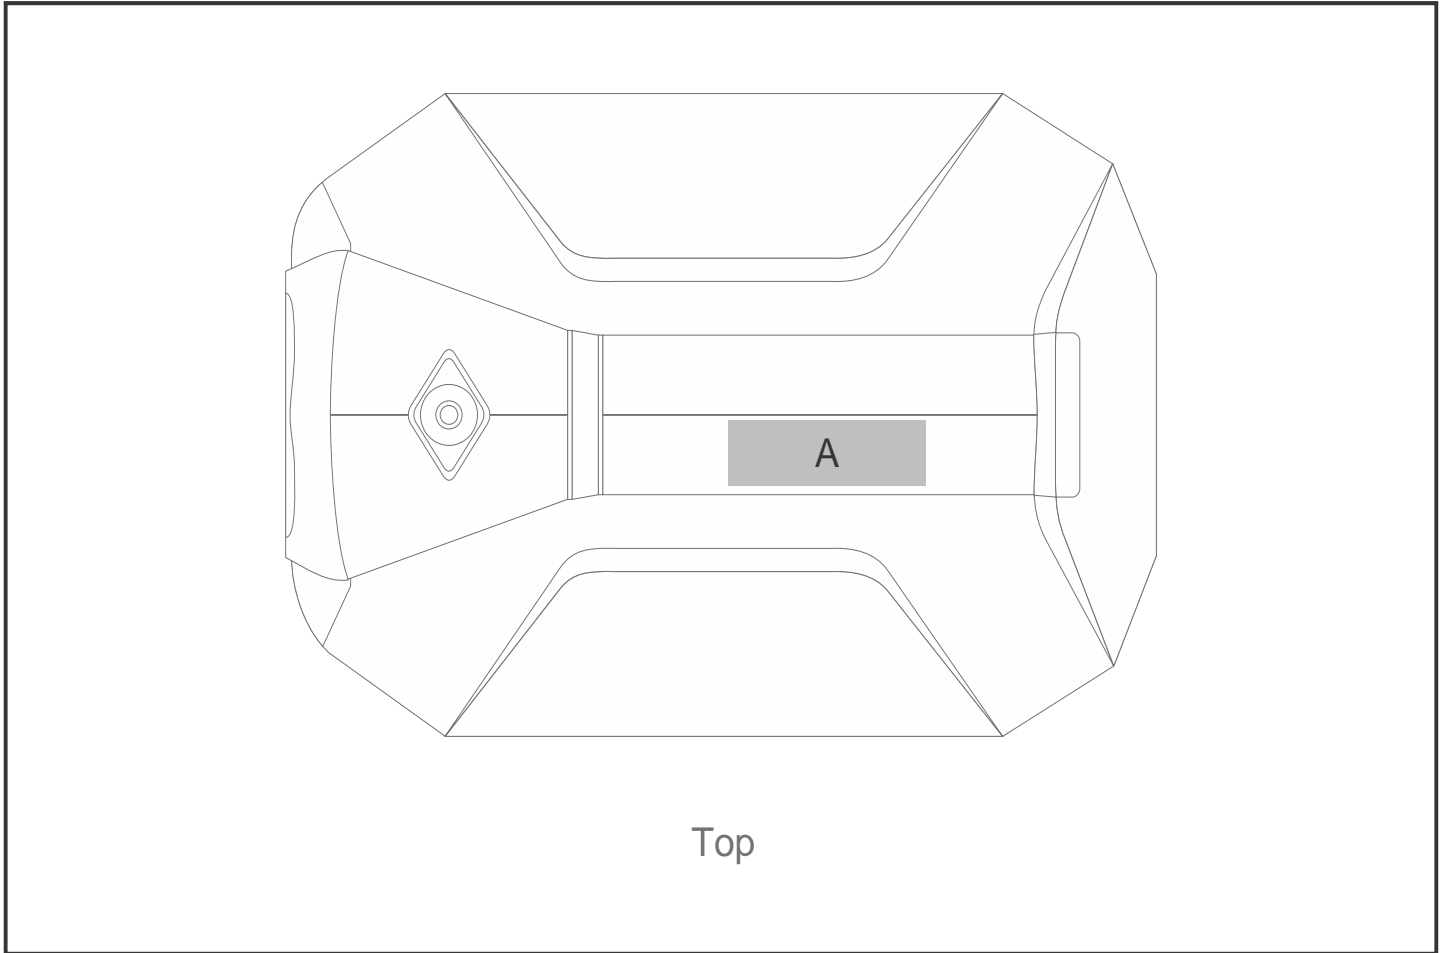

TOOL-9925

Companion 22-Piece Tool Set

Need to know:

- Includes 1-Colour, 1-Position Pad Print on Case (setup fee applies)

Branding Options:

Position	Branding Method (Branding Code)	No. of Colours	Dimension
A	Pad Printing (PB)	2 Colours	45mm wide x 14mm high